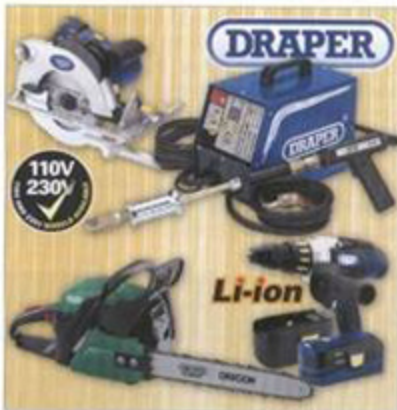

Totally tools

Draper Tools will be exhibiting a comprehensive range of hand and power tools for the home and garden, on stand E11, at Totally Tools.

Draper will be showing its extended

programme of outdoor and leisure items, lighting, decorating products and garden tools, including the recently launched petrol powered range.

Making their show debut are the new 110V Draper Expert power tools, providing the versatility to operate from mains power via a portable site transformer, as well as from a generator. The tools include grinders, drills, circular saws, jigsaws and planers. Draper has also introduced cordless tools powered by Lithium-ion battery packs, with an interchangeable slide-in battery system that can be used with either long-life Li-ion or standard Ni-CD batteries.

Special daily 'show only' offers will be available to stand visitors, with a great opportunity to see what Draper Tools can offer. There really is something for everyone on the Draper stand!

For more details please visit the website, www.draper.co.uk, or telephone the Draper sales desk on the number below.

Tel: 023 8049 4333

Durofix wins Top Product Award 2008

Concept is proud to announce that its NEW 18V Li-ion Impact Wrench / Driver has been voted one of this year's Top Products, by Professional Builder magazine.

The award, based on reader responses, highlights some of the most well received products to be introduced to the industry over the last twelve months.

As the only power tool to achieve this recognition, the award bolsters Durofix's growing reputation for excellence.

The new range sets the standard in compact Li-ion power tools at 18V. The Impact Wrench / Driver is a unique tool encompassing a 1/2" square wrench which adapts to a 3/8" square wrench to cover all socket sizes. It also comes complete with two additional adaptors to convert it into an impact driver.

Powered by the latest 1.4Ah Sony Lithium Ion batteries this two-in-one is very compact and weighs just 1.3kg.

At 190Nm of torque and a recharge time of just 30 minutes this power tool really is in a league of its own. It offers great capability and versatility and outstanding value-for-money. It has a one year warranty, and is secured in a professional hard, durable carry case, accompanied by spare bits and brushes. And

as if that wasn't enough, it also comes complete with a free-of-charge super bright LED lamp which is powered by the tools battery.

For further information please call Concept on: 0845 6026230 or log onto